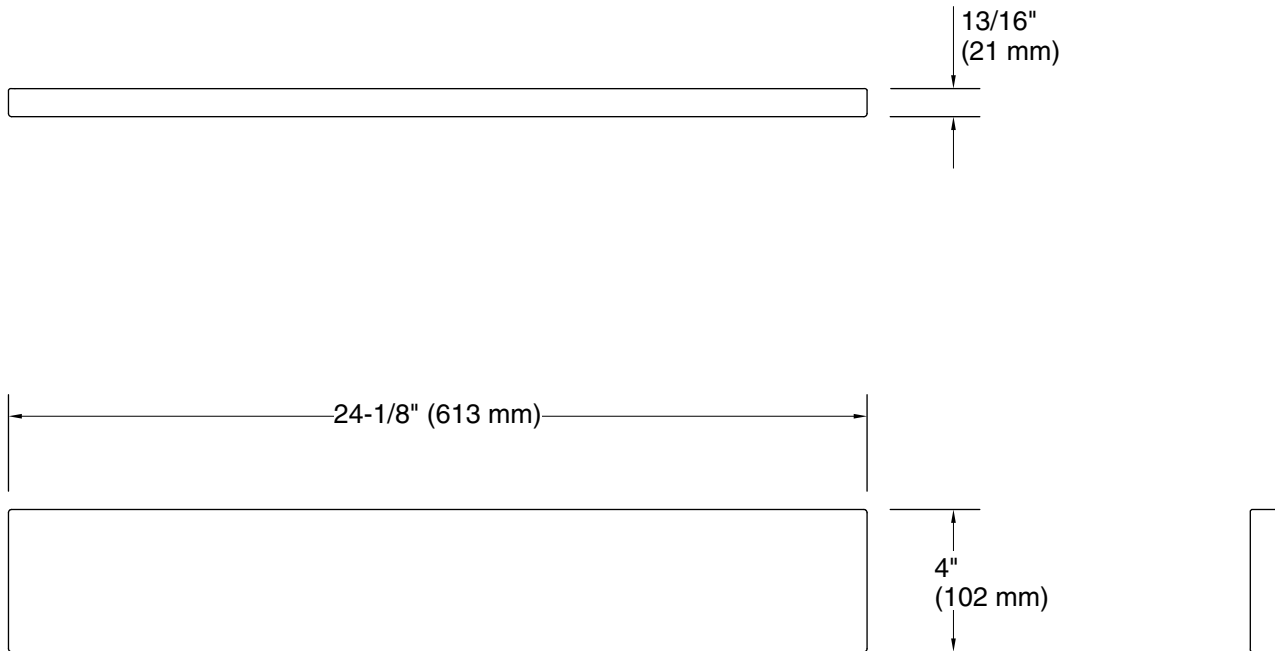

Features

- Quartz backsplash adds beauty and long-lasting durability to bathroom vanity
- For use with KOHLER 24" vanity sets
- Includes one panel
- Optional 18" side splash available (K-25819, sold separately)

Color	Code	Description
-------	------	-------------

	CBB	
--	-----	--

	PWH	
--	-----	--

Technical Information

All product dimensions are nominal.

Material: Quartz